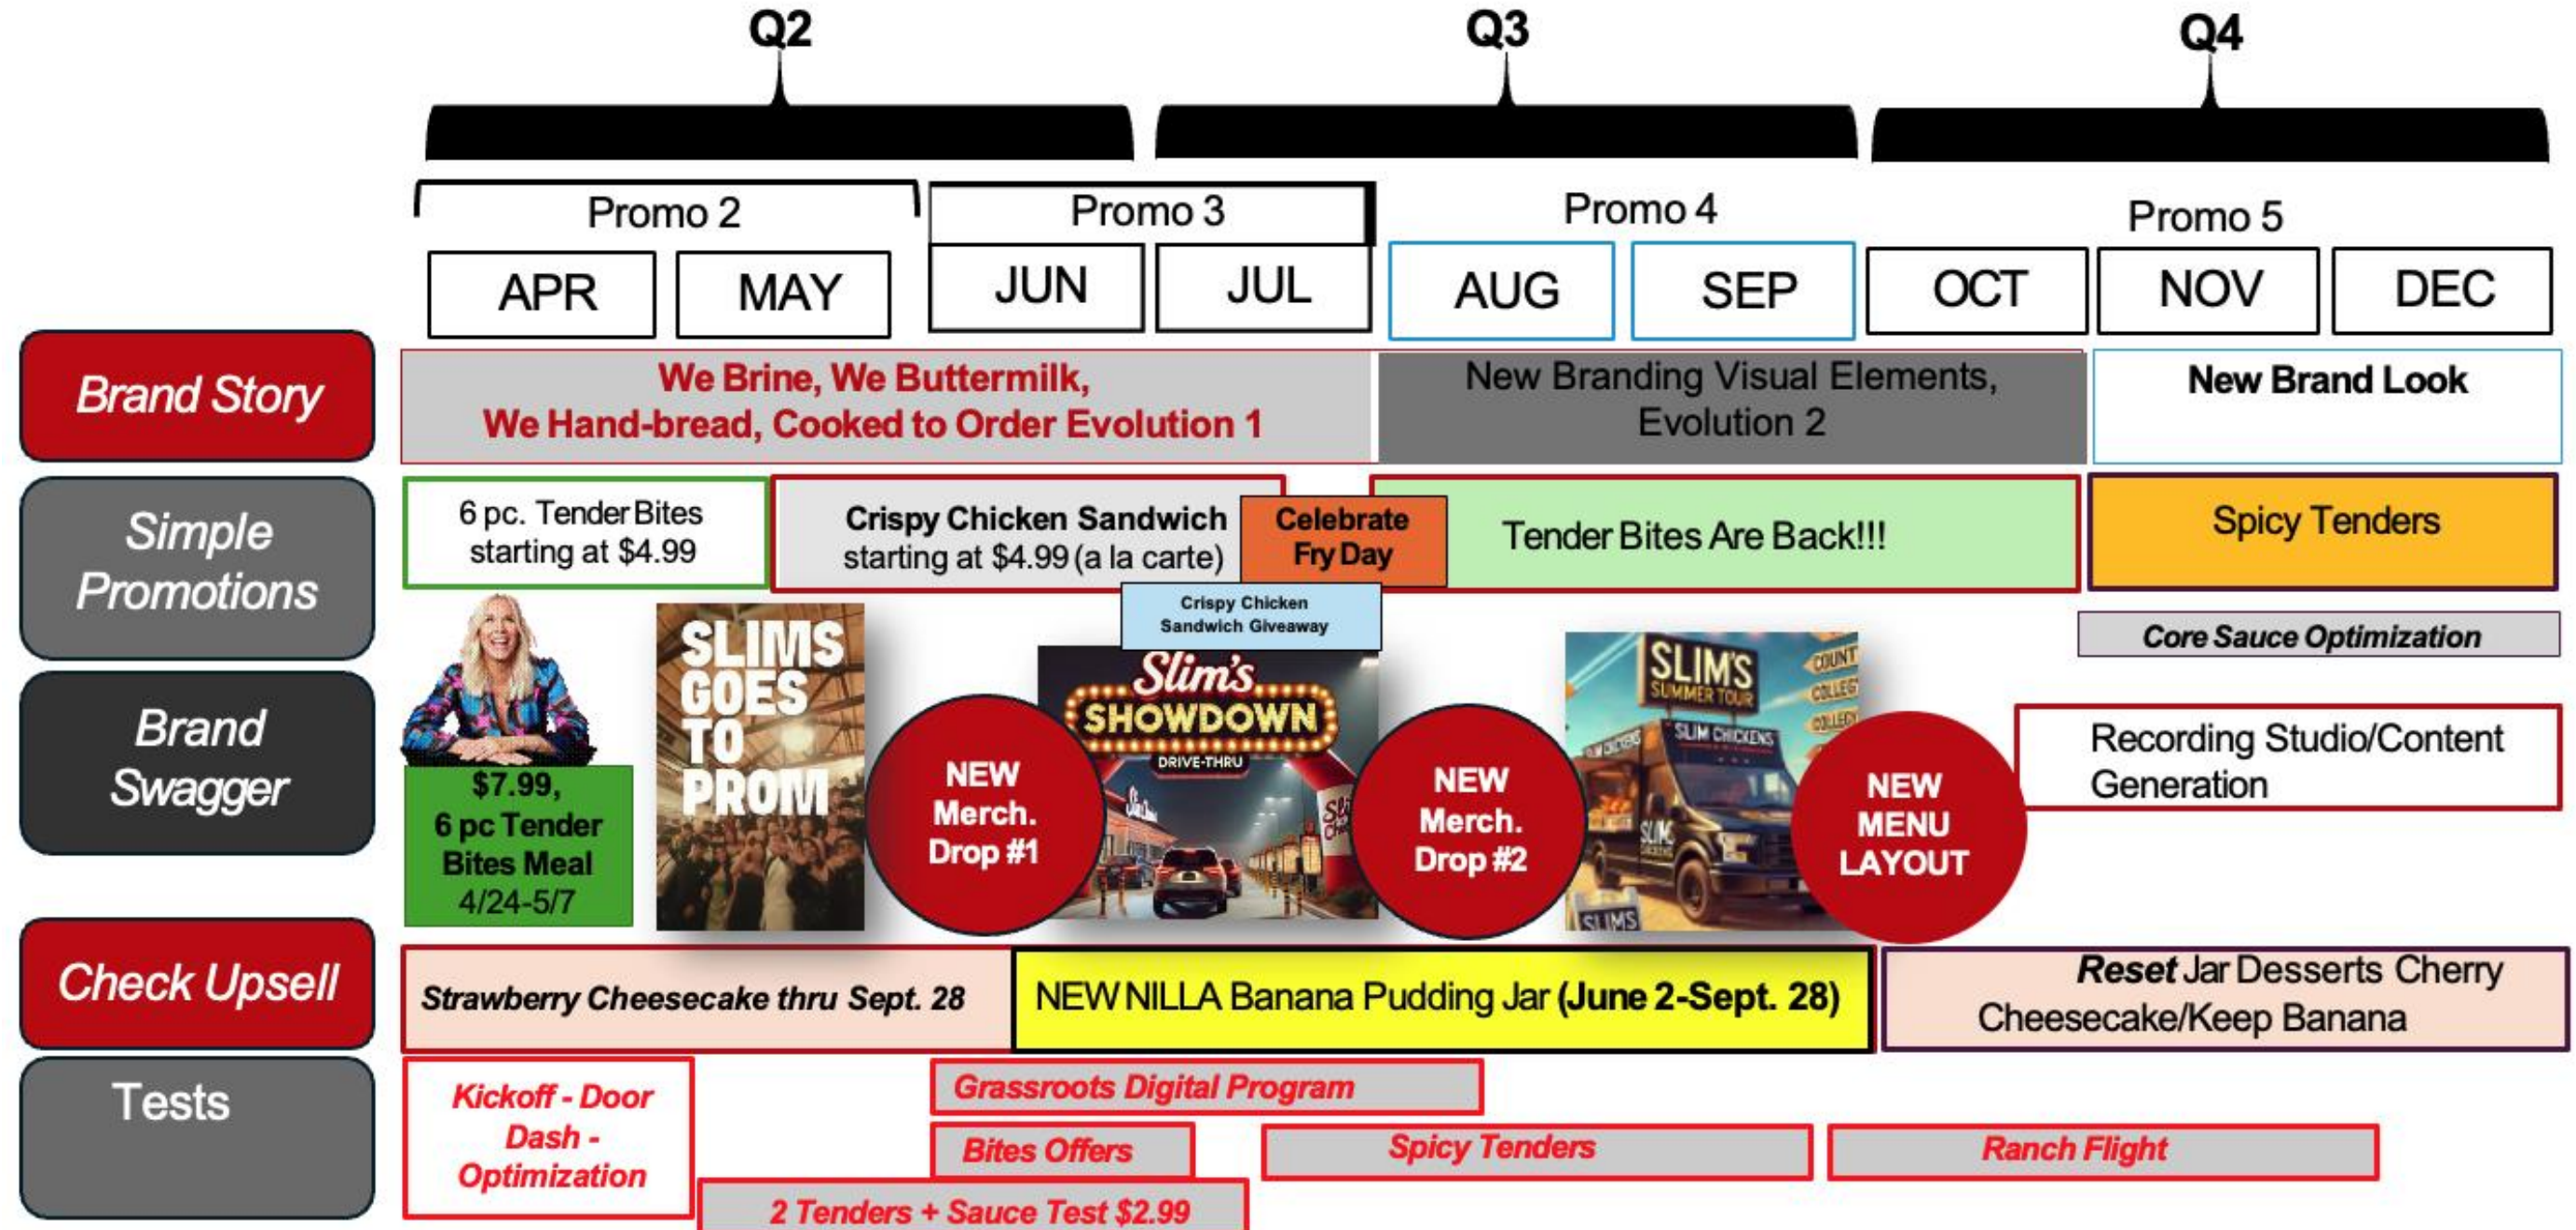

International RESTAURANT

Malaysia SS 15

Malaysia NU SENTRAL

2025 Promo Calendar

Telling the story behind our food

NEW SPICY TENDERS

HAND-BREADED

JOIN THE PARTY. SCAN & GET A LIL' SPICY!

IT'S A VERY TENDER PROCESS.

WE DO IT STEP-BY-STEP SO YOU'LL LOVE IT BITE-BY-BITE.

WE PICK PREMIUM

OUR TENDERS ARE TENDERLOINS

WE BRINE

24 HOURS NOT A MOMENT LESS

WE BUTTERMILK

TENDY & TENDERIZING